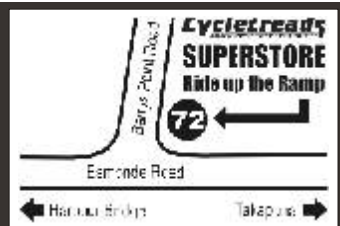

Please note: Special terms and conditions apply to products and services listed. Details provided on request. Images shown are representative of the products offered and may vary from those on sale. Clearance specials are available on a first-in first-served basis and are subject to a limited range of colours and sizes.